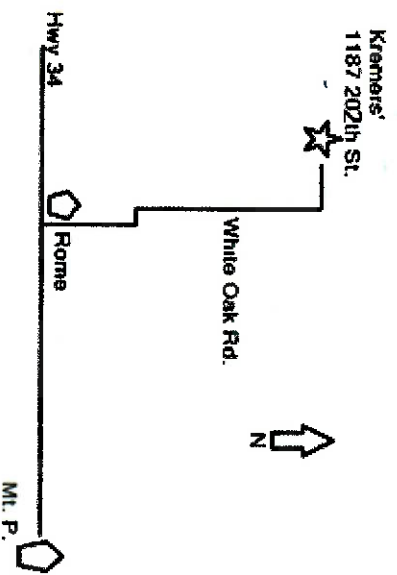

Map to the Kremer Farm

For more information please contact:

First Presbyterian Church
902 S. Walnut Street
Mt. Pleasant, Iowa 52641

www.firstpresbyonline.org

firstpresbymtb@gmail.com

319-986-5851 - Church Office

Sarah Hegar, Director of Congregational Ministries
sarah.f.hegar@gmail.com 319-217-9444

First Presbyterian Church